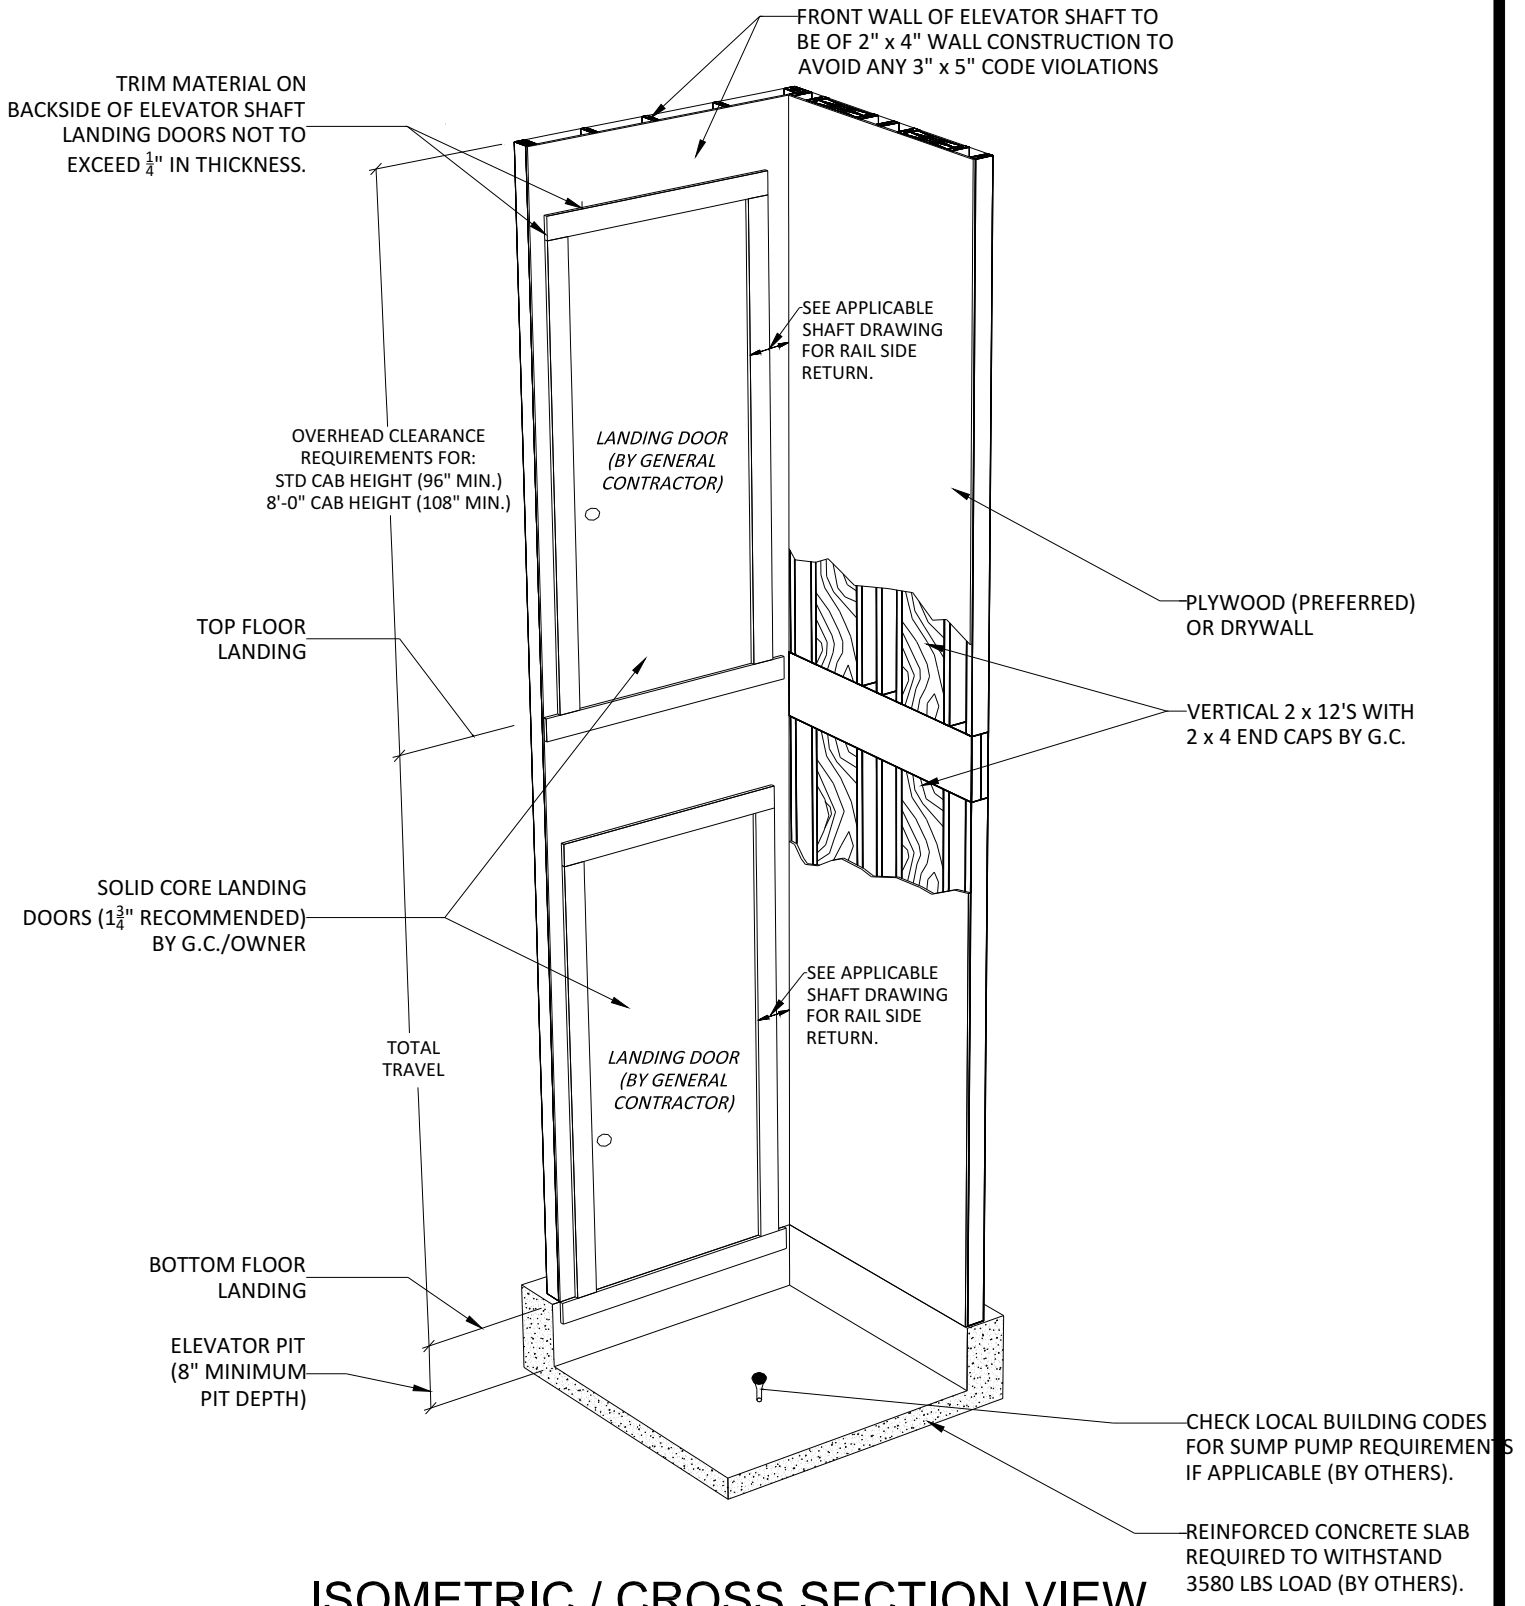

NOTE:
ALL WORK SHOWN TO BE DONE
BY GENERAL CONTRACTOR.

HOME ELEVATORS DIRECT, LLC

ISOMETRIC / CROSS SECTION VIEW

SCALE - NOT TO SCALE

PROPRIETARY AND CONFIDENTIAL

DRAWING NAME:

DRAWING NUMBER:

THE INFORMATION CONTAINED IN THIS DRAWING IS THE SOLE PROPERTY OF "HOME ELEVATORS DIRECT, LLC" ANY REPRODUCTION IN PART OR AS A WHOLE WITHOUT THE WRITTEN PERMISSION OF "HOME ELEVATORS DIRECT, LLC" IS STRICTLY PROHIBITED.

**ISOMETRIC
ELEVATION**

**HED_ISOMETRIC.
ELEVATION**